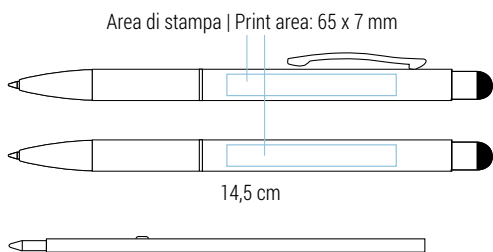

Incisione Laser

Lucrezia

020 25 033 Senza bustina | Without paper bag € 1,18
 Con bustina | With paper bag € 1,40

Penna a sfera "touch screen" fusto in alluminio effetto gommato, impugnatura in bambù
 Aluminium barrel coated with soft touch material, bamboo grip