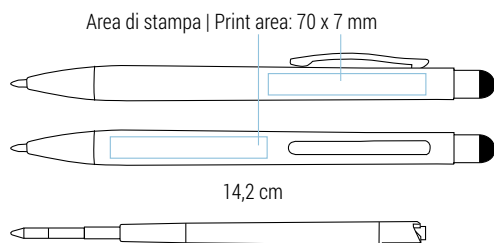

Refill jumbo in metallo | Inchiostro nero tedesco di alta qualità

Metal jumbo refill | High quality german ink in black