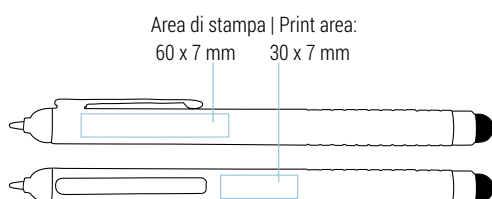

Moira

020 25 070

€ 0,66

Penna a sfera "touch screen"
Fusto metallizzato
Particolari in metallo
Touch screen retractable ballpoint pen
Metal details

13 cm